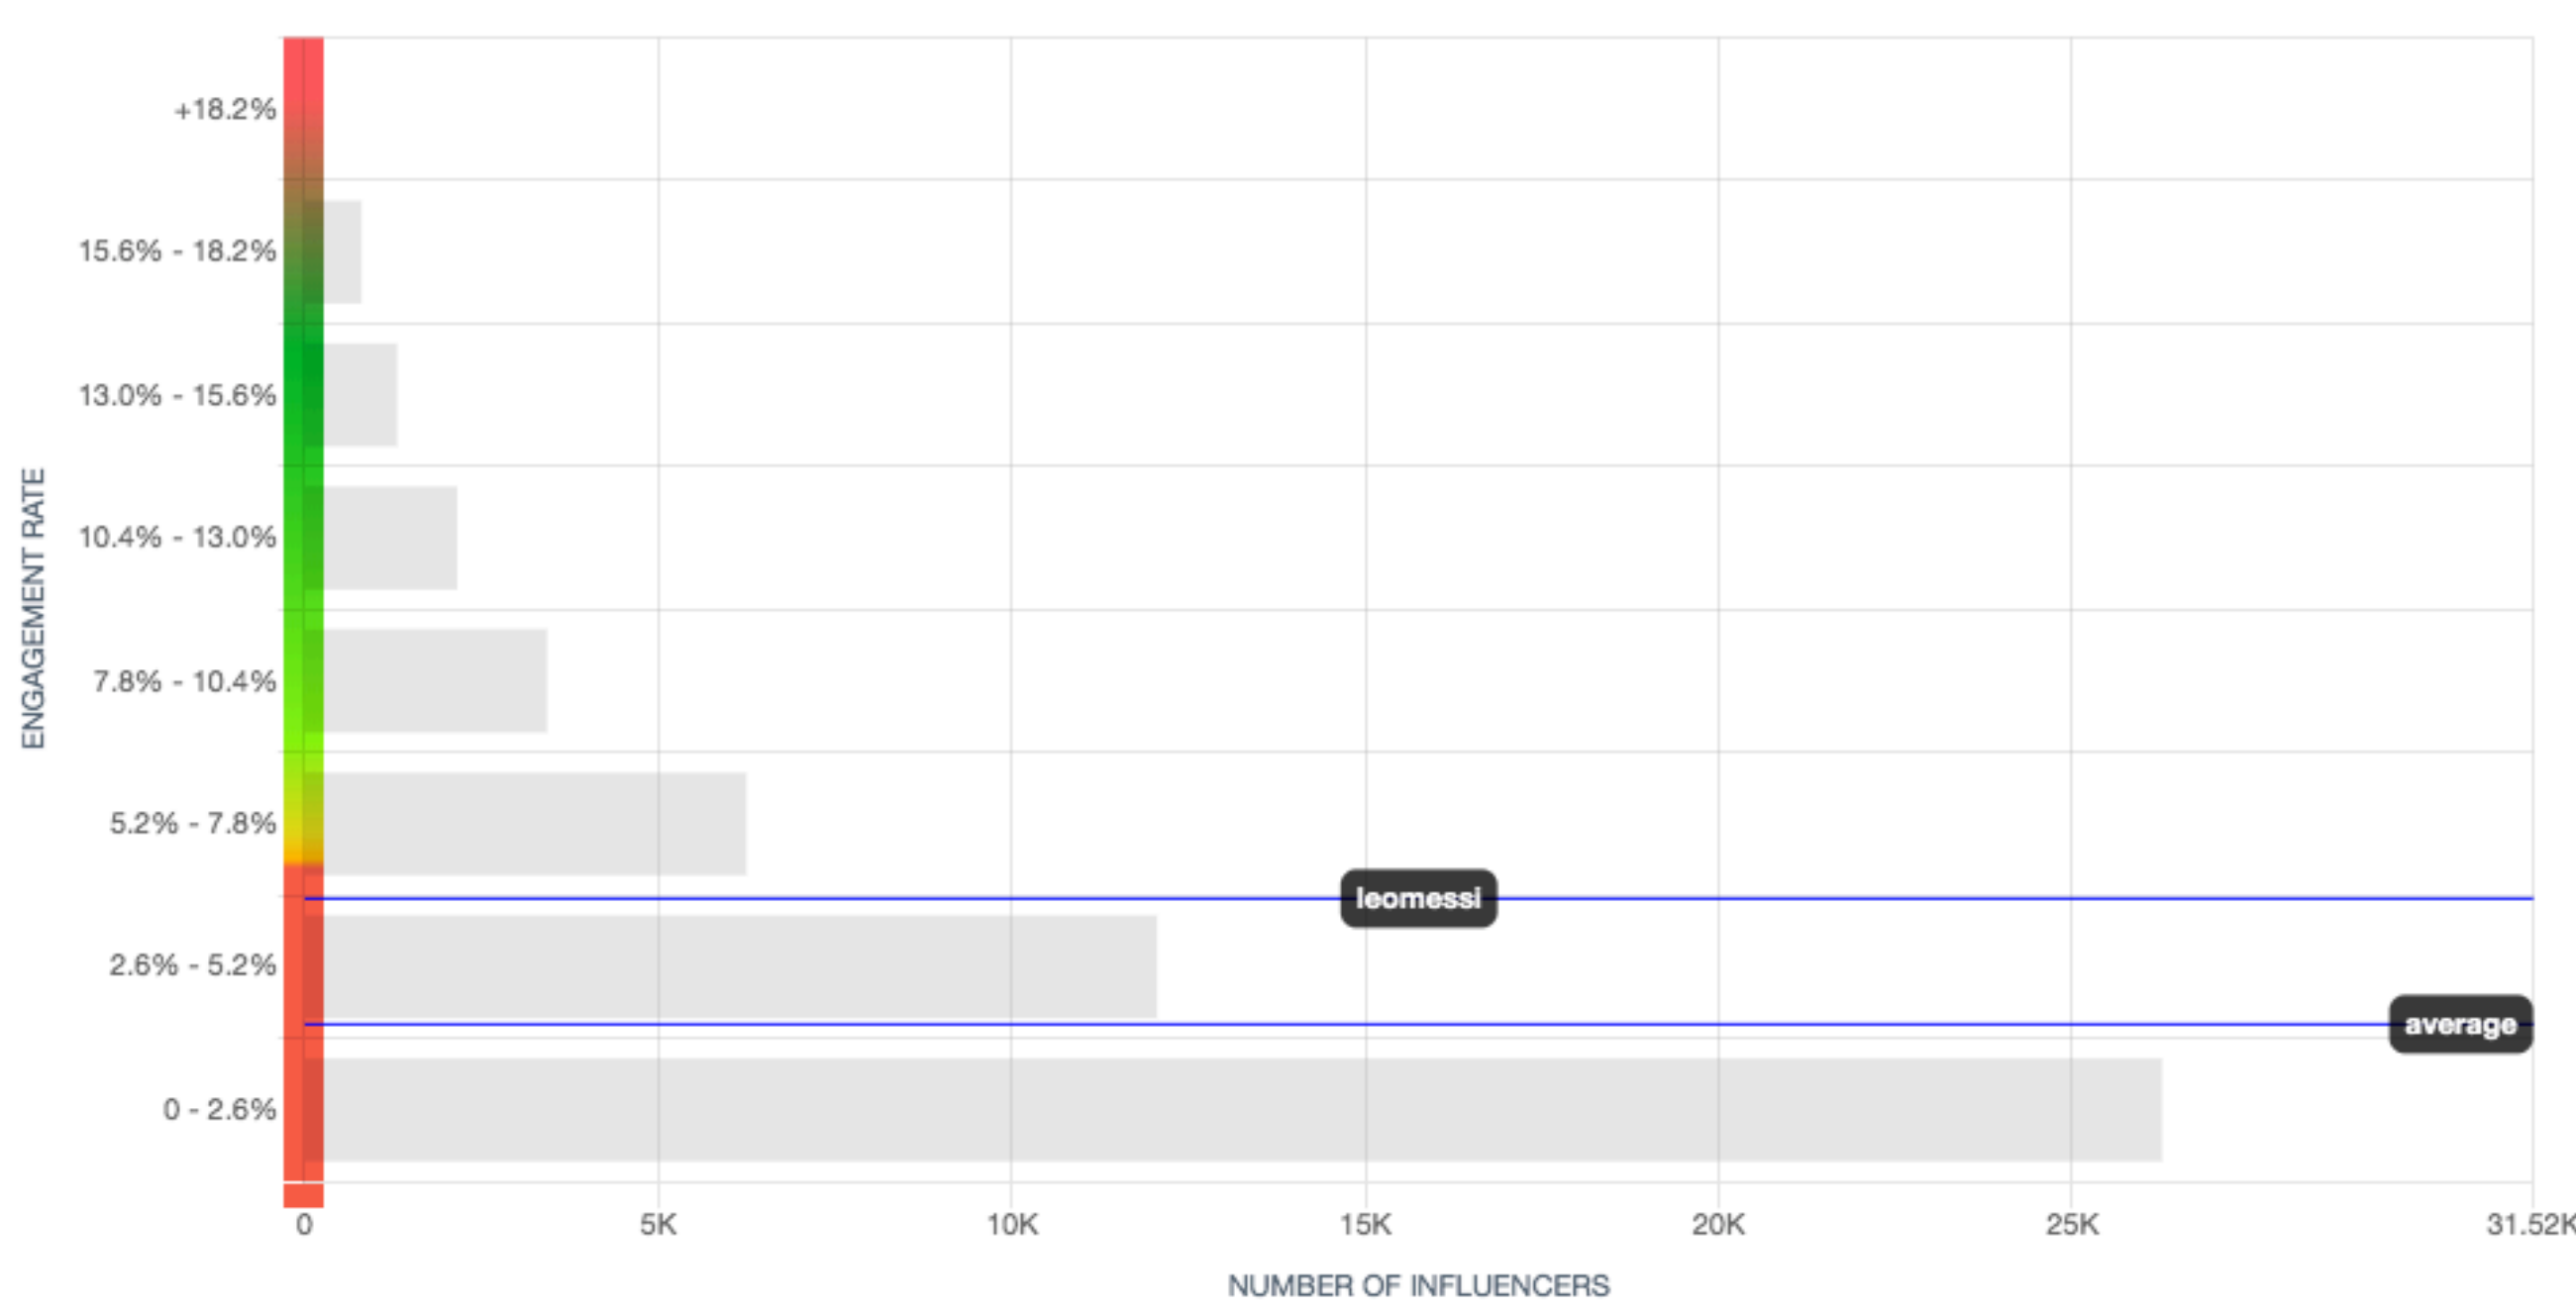

SOCIAL NETWORKS & WEBSITES

@leomessi

Profile analytics

64 OF 100
QUALITY SCORE
Good
Healthy values in most indicators.

Follower growth rate *Why care?*

1.9% in the last 4 weeks

Follower evolution

Engagement rate *Why care?*

4.5% - Very high

About 10% of influencers in the segment of 250k+ followers have a higher engagement. The average engagement for this segment is 2.5%.

Engagement rate distribution (250k+ followers segment)

Comments/likes ratio *Why care?*

0.5 - Low

About 70% of influencers in the segment of 250k+ followers have a higher comments/likes ratio. The average comments/likes ratio for this segment is 1.7.

Comments/likes ratio distribution (250k+followers segment)