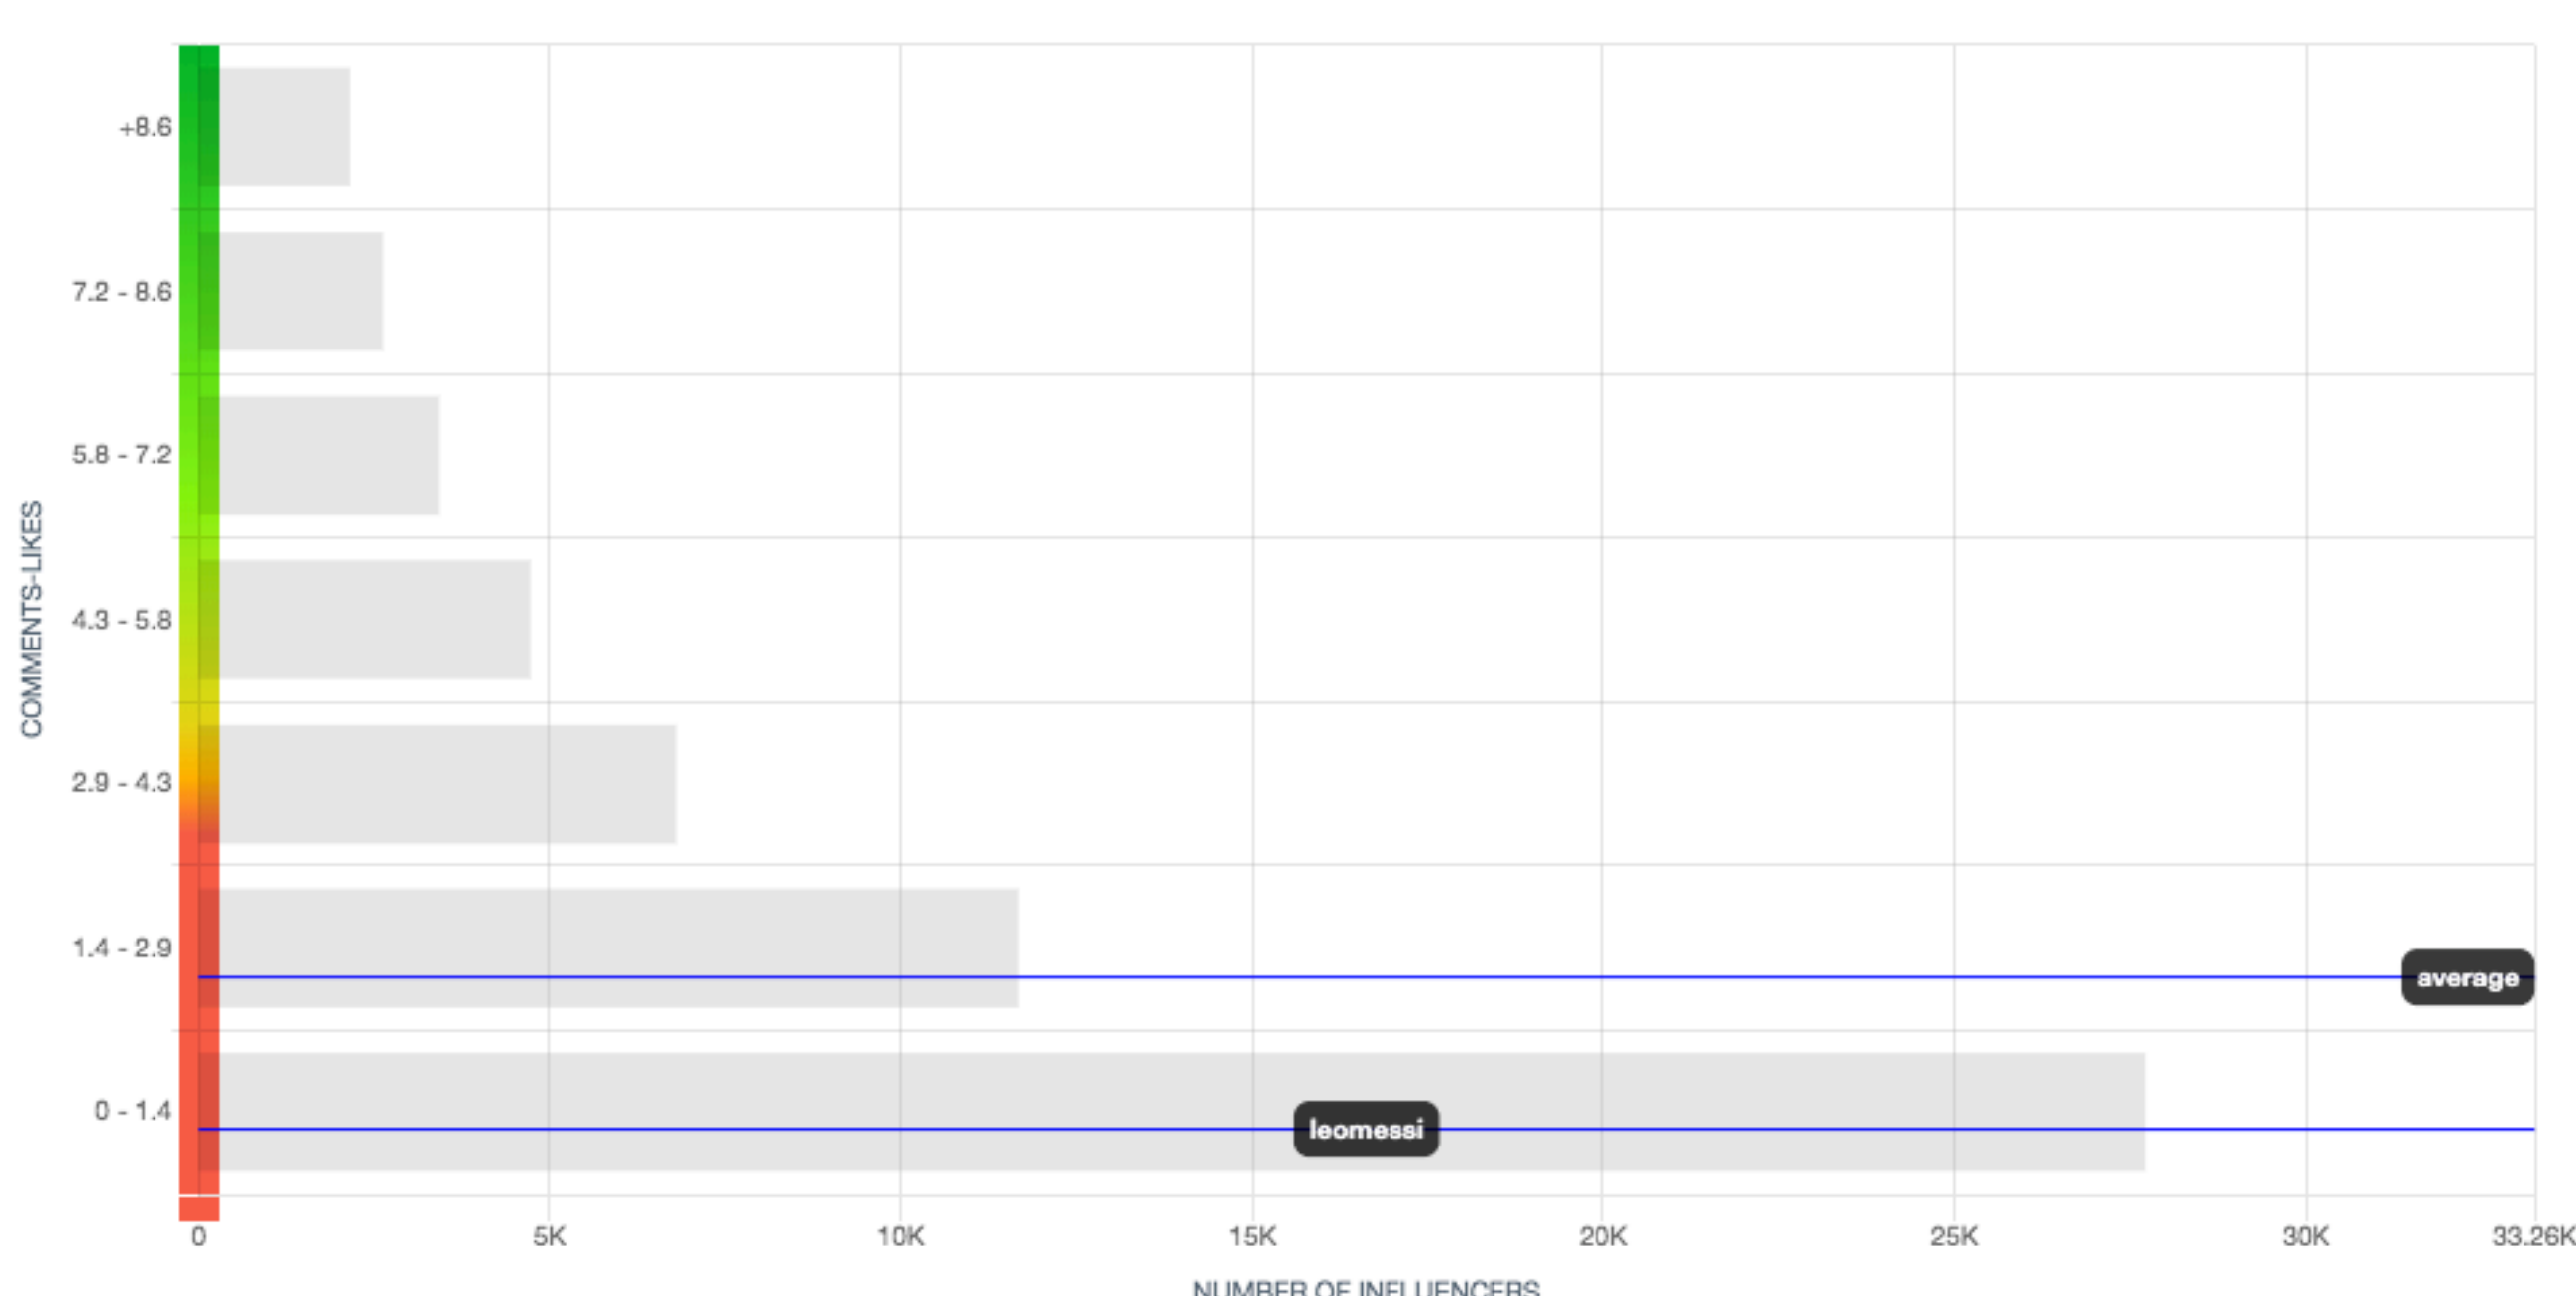

SOCIAL NETWORKS & WEBSITES

@leomessi

Profile analytics

64 OF 100
QUALITY SCORE
Good
Healthy values in most indicators.

Follower growth rate *Why care?*

1.9% in the last 4 weeks

Follower evolution

Engagement rate *Why care?*

4.5% - Very high

About 10% of influencers in the segment of 250k+ followers have a higher engagement. The average engagement for this segment is 2.5%.

Engagement rate distribution (250k+ followers segment)

Comments/likes ratio *Why care?*

0.5 - Low

About 70% of influencers in the segment of 250k+ followers have a higher comments/likes ratio. The average comments/likes ratio for this segment is 1.7.

Comments/likes ratio distribution (250k+followers segment)

Post frequency *Why care?*

2.9 posts per week

Followers/following ratio *Why care?*

560k followers per 1 following

Post metrics

Photo post metrics

Photo post metrics are the average metrics for the last 12 photo posts.