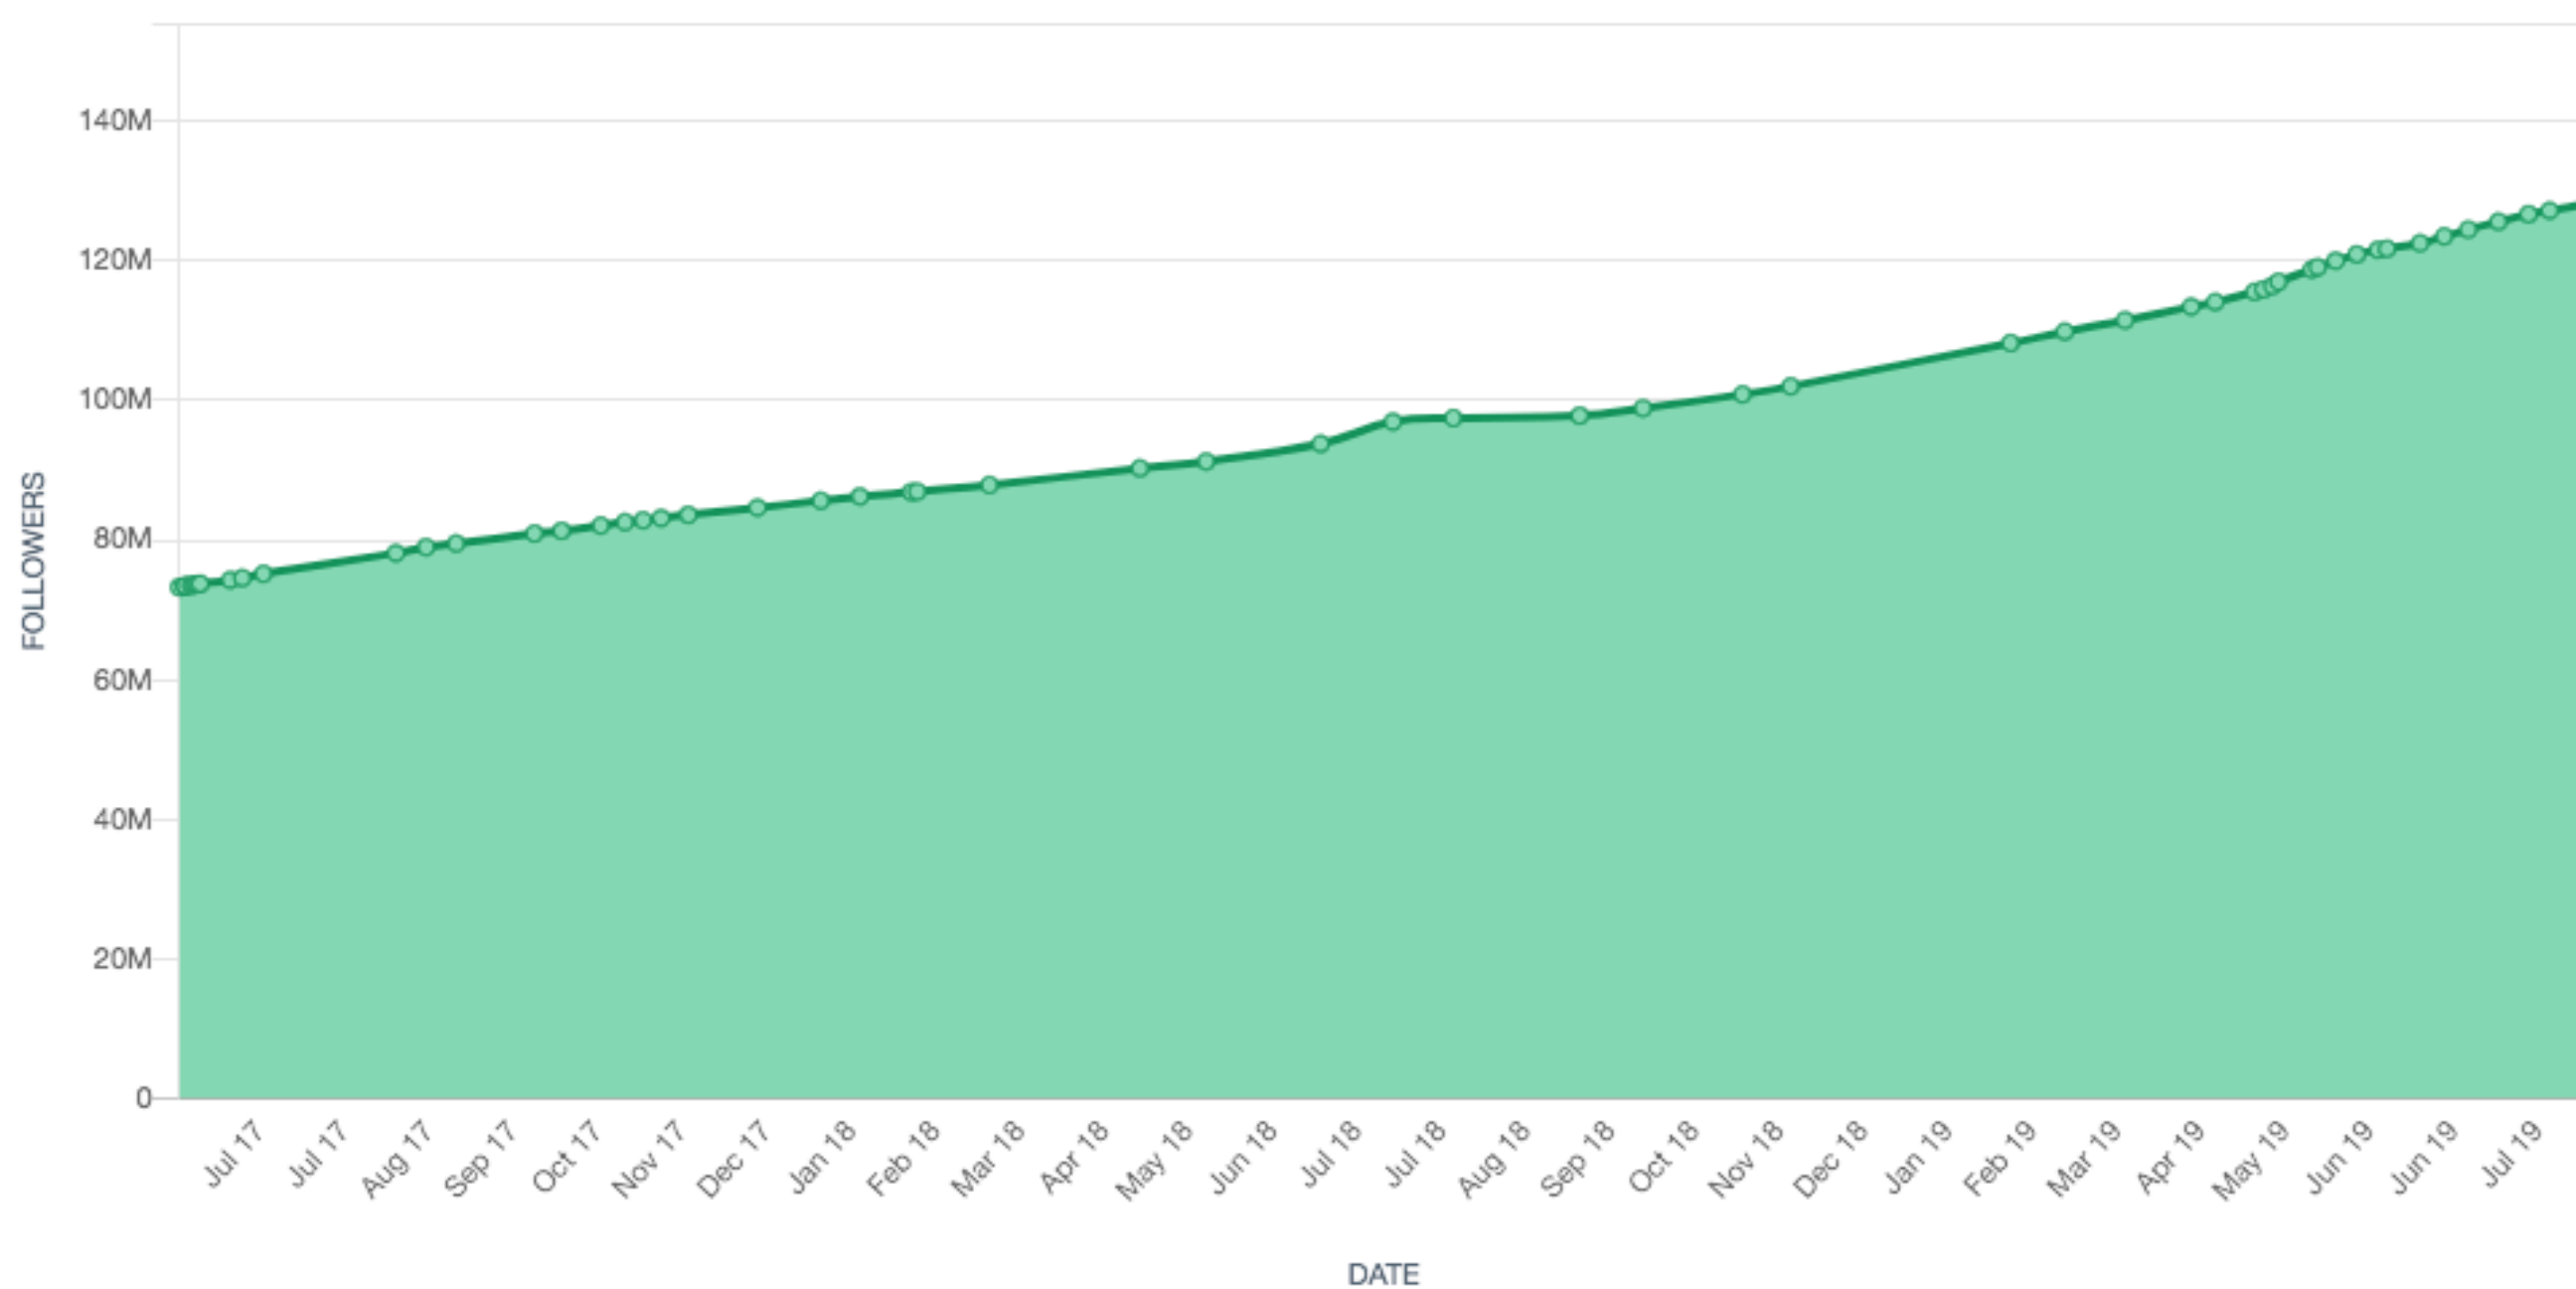

SOCIAL NETWORKS & WEBSITES

@leomessi

Profile analytics

64 OF 100
QUALITY SCORE
Good
Healthy values in most indicators.

Follower growth rate *Why care?*

1.9% in the last 4 weeks

Follower evolution

Engagement rate *Why care?*

4.5% - Very high

About 10% of influencers in the segment of 250k+ followers have a higher engagement. The average engagement for this segment is 2.5%.

Engagement rate distribution (250k+ followers segment)

Comments/likes ratio *Why care?*

0.5 - Low

About 70% of influencers in the segment of 250k+ followers have a higher comments/likes ratio. The average comments/likes ratio for this segment is 1.7.

Comments/likes ratio distribution (250k+followers segment)

Post frequency *Why care?*

2.9 posts per week

Followers/following ratio *Why care?*

560k followers per 1 following

Post metrics

Photo post metrics

Photo post metrics are the average metrics for the last 12 photo posts.