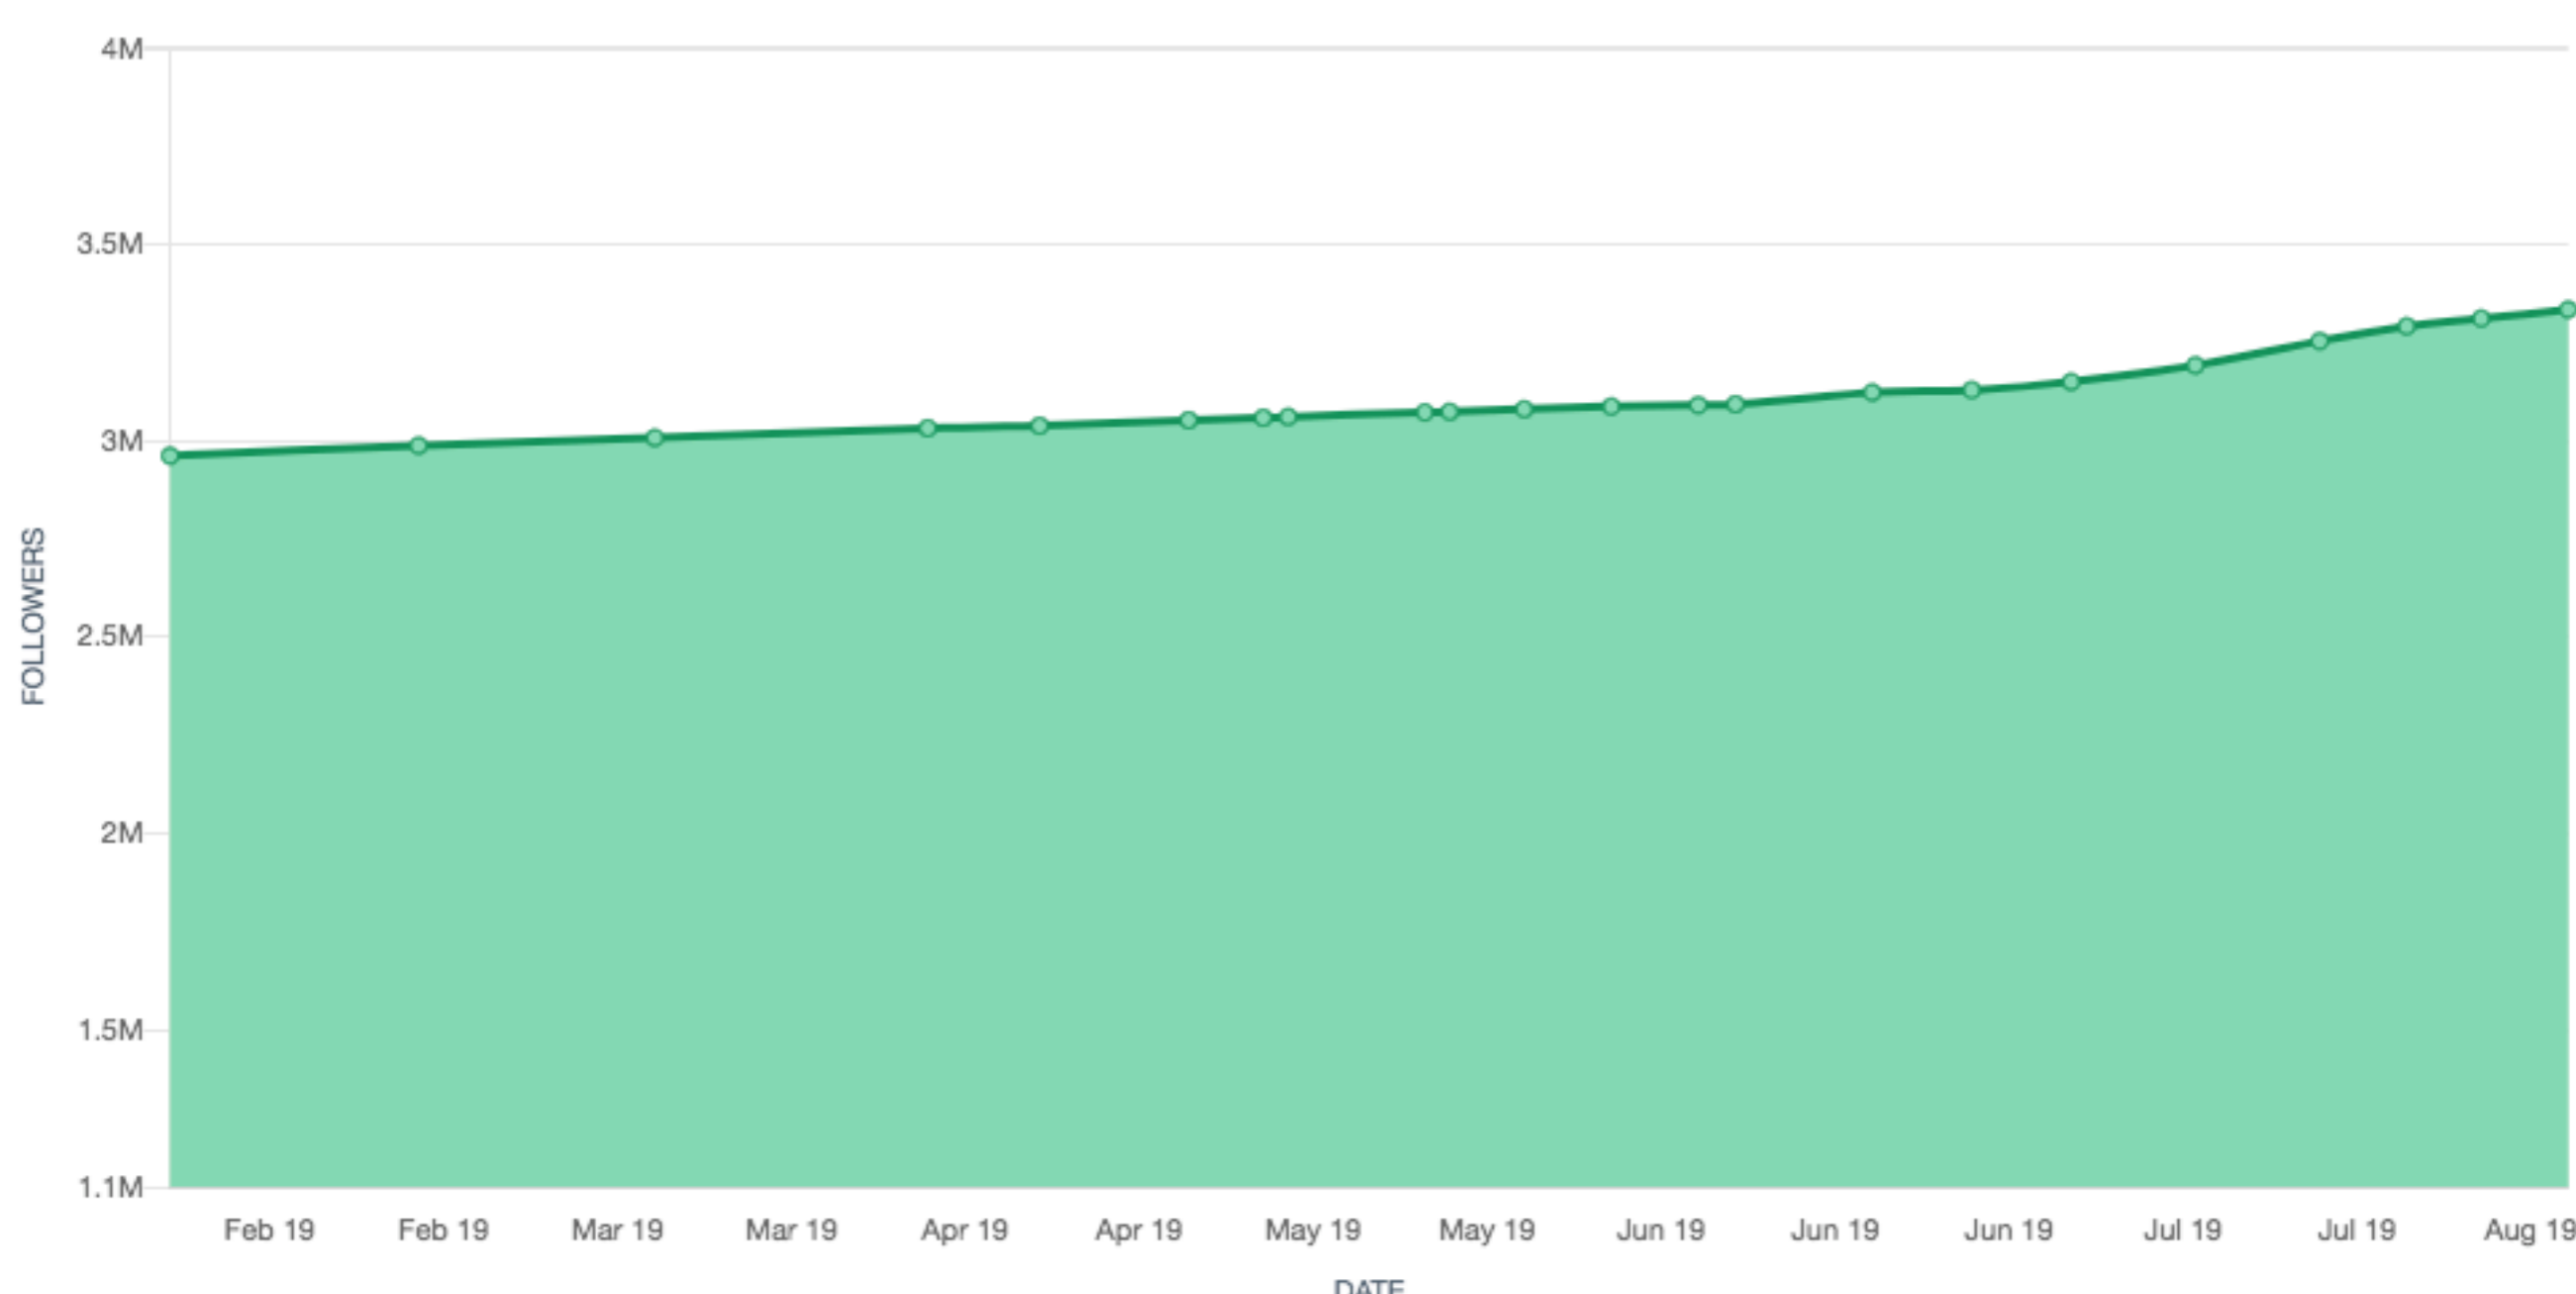

@tomcruise ✓

Tom Cruise

39
posts

3.3m
followers

33
following

14.4%
engagement

Actor. Producer. Running in movies since 1981.

Acting Cinema, Theater and Dance

SOCIAL NETWORKS & WEBSITES

tomcruise

Profile analytics

83 OF 100
QUALITY SCORE
Very good
Most indicators looking great.

Follower growth rate Why care?

4.1% in the last 4 weeks

Follower evolution

Engagement rate Why care?

14.4% - Very high

About 10% of influencers in the segment of 250k+ followers have a higher engagement. The average engagement for this segment is 2.5%.

Engagement rate distribution (250k+ followers segment)

Comments/likes ratio Why care?

1.1 - Average

About 50% of influencers in the segment of 250k+ followers have a higher comments/likes ratio. The average comments/likes ratio for this segment is 1.7.

Comments/likes ratio distribution (250k+followers segment)