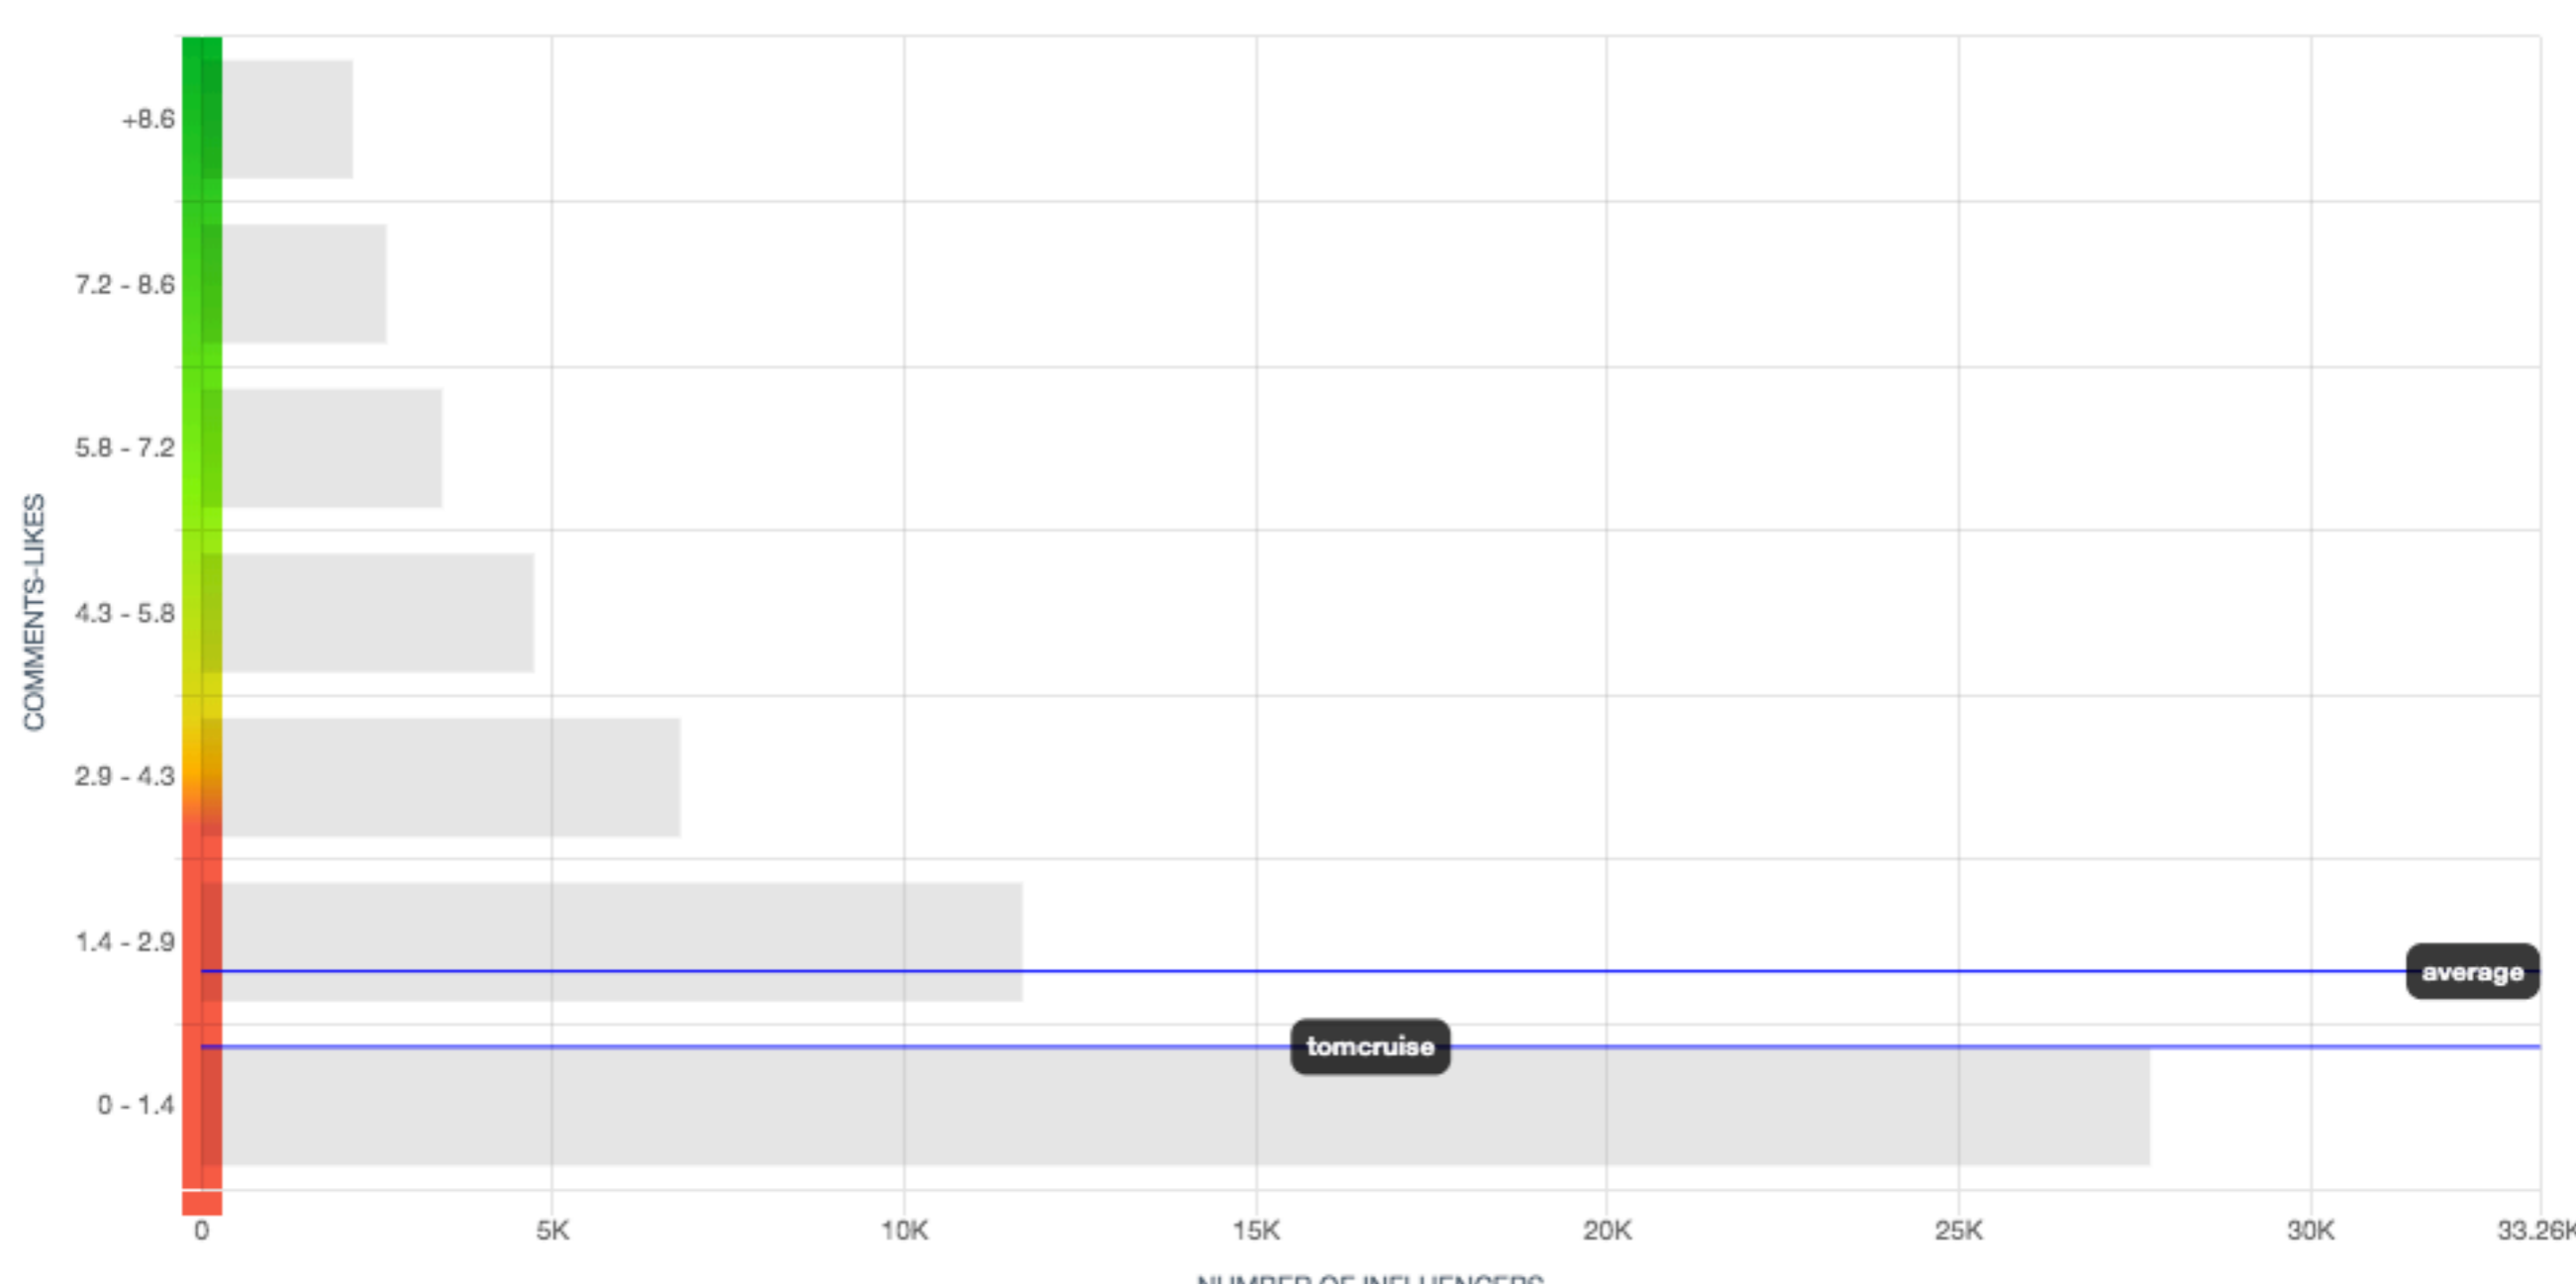

SOCIAL NETWORKS & WEBSITES

tomcruise

Profile analytics

83 OF 100
QUALITY SCORE
Very good
Most indicators looking great.

Follower growth rate Why care?

4.1% in the last 4 weeks

Follower evolution

Engagement rate Why care?

14.4% - Very high

About 10% of influencers in the segment of 250k+ followers have a higher engagement. The average engagement for this segment is 2.5%.

Engagement rate distribution (250k+ followers segment)

Comments/likes ratio Why care?

1.1 - Average

About 50% of influencers in the segment of 250k+ followers have a higher comments/likes ratio. The average comments/likes ratio for this segment is 1.7.

Comments/likes ratio distribution (250k+followers segment)

Post frequency Why care?

0.19 posts per week

Followers/following ratio Why care?

100k followers per 1 following

Post metrics

Photo post metrics

Photo post metrics are the average metrics for the last 12 photo posts.